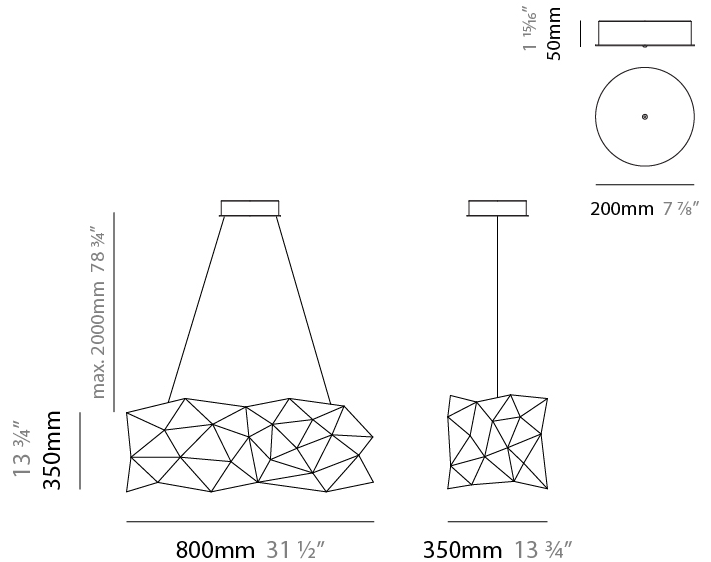

base number   LED Dimming   Color Temperature   Finish Options

1. To build a product code in our configurator select the specify button on the base model # product page
2. To build a manual product code on this datasheet choose from the options listed below in blue font and add the suffix to the base model #

GENERAL

Series: Universe Abstract
Brand: Quasar
Division: Design
Mounting Type: Suspension
Mounting Location: Ceiling
Subcategory: Ambient

PHYSICAL

Shape: Abstract
Length (mm): 800
Length (in): 31 1/2"
Width (mm): 350
Width (in): 13 3/4"
Height (mm): 350
Height (in): 13 3/4"
Max. Overall Height (mm): 2000
Max. Overall Height (in): 78 3/4"
Light Distribution: Omnidirectional
Fixture Finish: [NIC / BRA / BBR](#)
Fixture Material: Metal
Upon Request: Custom Sizes

ELECTRICAL

Number of Lamps: 35 + 1
Lamp Type: LED Retrofit
Input Wattage (W): 18.55
Bulb Included: Bulb Included
Max. Wattage Per Lamp (W): 0.33 + 7
Lamp Base: E10 + GU10
Dimming: [Non-Dimming / Phase Dimming (120vac Only)](#)
Driver Included: Yes
Driver Location: Integrated
Driver Type: Constant Voltage - 120/277Vac
Driver Class: Class 2
Input Voltage (V): 120 - 277
Output Voltage (V): 12
Lamp Voltage (V): 12
Upon Request: (Not included - see components) Integral: 0-10Vdc dimming

LED

Color Temperature (°K): [2600 / 3000 / 3500](#)
CRI: >90 CRI
Lamp Life (hrs): 50000

OPTICAL

RATINGS AND CERTIFICATIONS

Certified By: Certified for North American Standards
IP rating: IP20