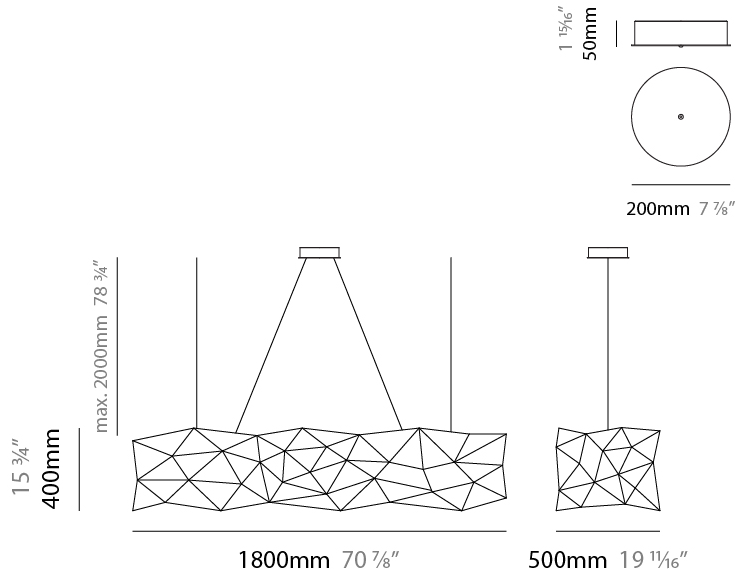

base number   LED Dimming   Color Temperature   Finish Options

1. To build a product code in our configurator select the specify button on the base model # product page
2. To build a manual product code on this datasheet choose from the options listed below in blue font and add the suffix to the base model #

GENERAL

Series: Universe Abstract
Brand: Quasar
Division: Design
Mounting Type: Suspension
Mounting Location: Ceiling
Subcategory: Ambient

PHYSICAL

Shape: Abstract
Length (mm): 1800
Length (in): 70 ⁷/₈
Width (mm): 500
Width (in): 19 ¹¹/₁₆
Height (mm): 400
Height (in): 15 ³/₄
Max. Overall Height (mm): 2400
Max. Overall Height (in): 92 ¹/₂
Light Distribution: Omnidirectional
Fixture Finish: [NIC / BRA / BBR](#)
Fixture Material: Metal
Upon Request: Custom Sizes

ELECTRICAL

Number of Lamps: 60 + 1
Lamp Type: LED Retrofit
Input Wattage (W): 26.8
Bulb Included: Bulb Included
Max. Wattage Per Lamp (W): 0.33 + 7
Lamp Base: E10 + GU10
Dimming: [Non-Dimming / Phase Dimming (120vac Only)](#)
Driver Included: Yes
Driver Location: Integrated
Driver Type: Constant Voltage - 120/277Vac
Driver Class: Class 2
Input Voltage (V): 120 - 277
Output Voltage (V): 12
Lamp Voltage (V): 12
Upon Request: (Not included - see components) Integral: 0-10Vdc dimming

LED

Color Temperature (°K): [2600 / 3000 / 3500](#)
CRI: >90 CRI
Lamp Life (hrs): 50000

OPTICAL

RATINGS AND CERTIFICATIONS

Certified By: Certified for North American Standards
IP rating: IP20