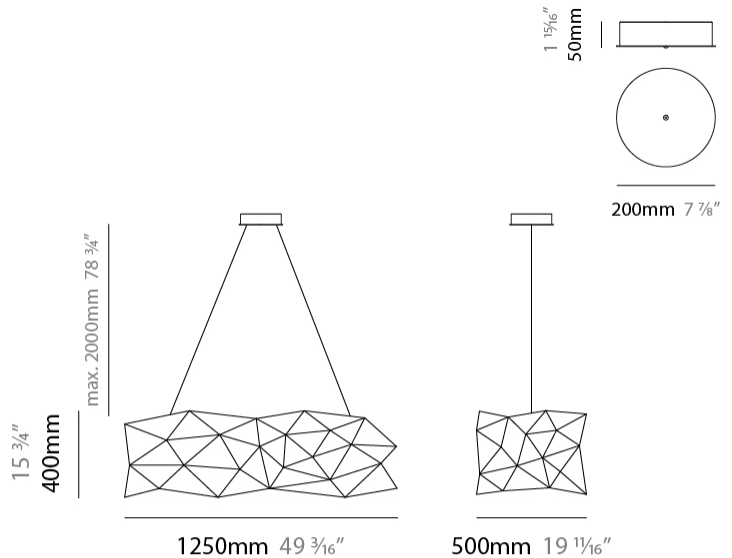

GENERAL

Series: Universe Abstract
Brand: Quasar
Division: Design
Mounting Type: Suspension
Mounting Location: Ceiling
Subcategory: Ambient

PHYSICAL

Shape: Abstract
Length (mm): 1250
Length (in): 49 3/16
Width (mm): 500
Width (in): 19 11/16
Height (mm): 400
Height (in): 15 3/4
Max. Overall Height (mm): 2400
Max. Overall Height (in): 94 1/2
Light Distribution: Omnidirectional
Weight (kg): 4
Weight (lbs): 8.8
[Fixture Finish: NIC / BRA / BBR](#)
Fixture Material: Metal
Upon Request: Custom Sizes

ELECTRICAL

Number of Lamps: 50
Lamp Type: LED Retrofit
Input Wattage (W): 16.5
Bulb Included: Bulb Included
Max. Wattage Per Lamp (W): 0.33
Lamp Base: E10
[Dimming: Non-Dimming / Phase Dimming (120vac Only)](#)
Driver Included: Yes
Driver Location: Integrated
Driver Type: Constant Voltage - 120/277Vac
Driver Class: Class 2
Input Voltage (V): 120 - 277
Output Voltage (V): 12
Lamp Voltage (V): 12
Upon Request: (Not included - see components) Integral: 0-10Vdc dimming

LED

Number of LEDs: 50
[Color Temperature (°K): 2600 / 3000 / 3500](#)
Max. Delivered Lumen (lm): 1150 (2600K)
CRI: >90 CRI
Lamp Life (hrs): 50000

OPTICAL

RATINGS AND CERTIFICATIONS

Certified By: Certified for North American Standards
IP rating: IP20